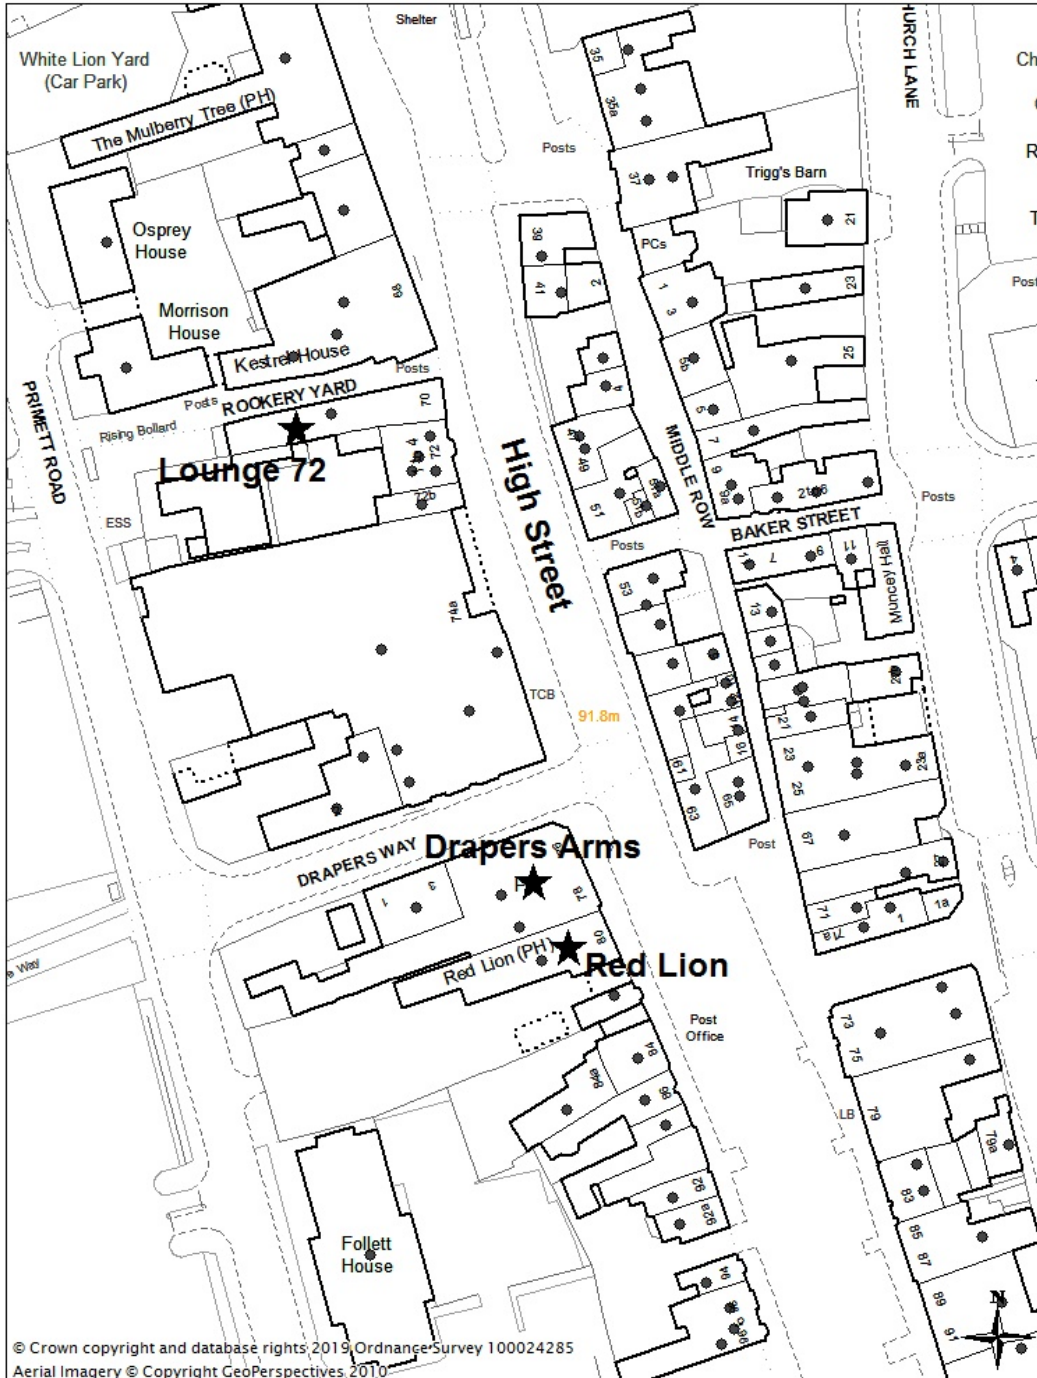

Lounge 72

Licence review

© Crown copyright and database rights 2019, Ordnance Survey 100024285
Aerial Imagery © Copyright GeoPerspectives 2010